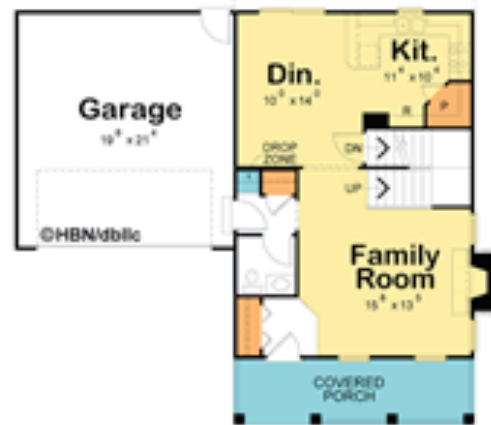

Copyright of